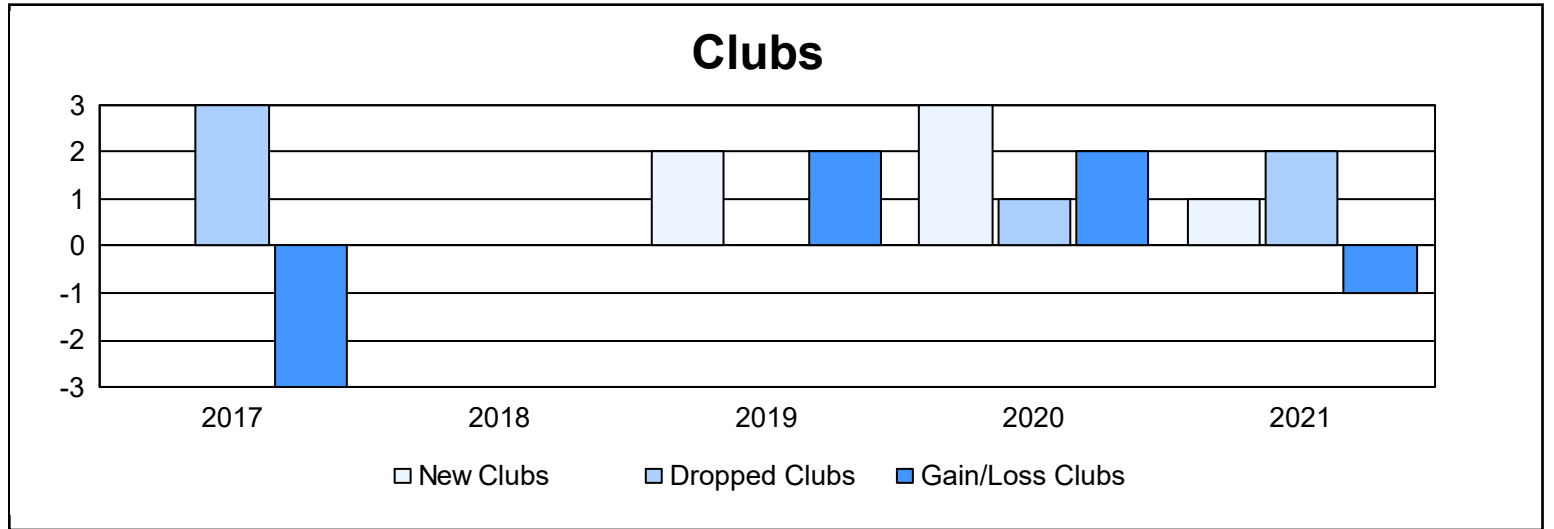

Year	New Clubs	Dropped Clubs	Gain/ Loss Clubs	New Members	Charter Members	Reinstate Members	Transfer Members	Total Member Added	Total Members Dropped	Gain/ Loss Members
2016-2017	0	3	-3	135	0	16	1	152	137	15
2017-2018	0	0	0	84	4	0	0	88	138	-50
2018-2019	2	0	2	94	43	21	4	162	153	9
2019-2020	3	1	2	76	35	2	3	116	168	-52
2020-2021	1	2	-1	54	9	4	1	68	124	-56
<b>Average</b>	<b>1</b>	<b>1</b>	<b>0</b>	<b>89</b>	<b>18</b>	<b>9</b>	<b>2</b>	<b>117</b>	<b>144</b>	<b>-27</b>

### Membership Composition June 2021 Cumulative