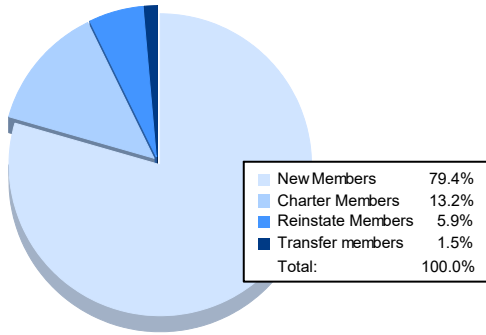

Year	New Clubs	Dropped Clubs	Gain/ Loss Clubs	New Members	Charter Members	Reinstate Members	Transfer Members	Total Member Added	Total Members Dropped	Gain/ Loss Members
2016-2017	0	3	-3	135	0	16	1	152	137	15
2017-2018	0	0	0	84	4	0	0	88	138	-50
2018-2019	2	0	2	94	43	21	4	162	153	9
2019-2020	3	1	2	76	35	2	3	116	168	-52
2020-2021	1	2	-1	54	9	4	1	68	124	-56
<b>Average</b>	<b>1</b>	<b>1</b>	<b>0</b>	<b>89</b>	<b>18</b>	<b>9</b>	<b>2</b>	<b>117</b>	<b>144</b>	<b>-27</b>

### Membership Composition June 2021 Cumulative