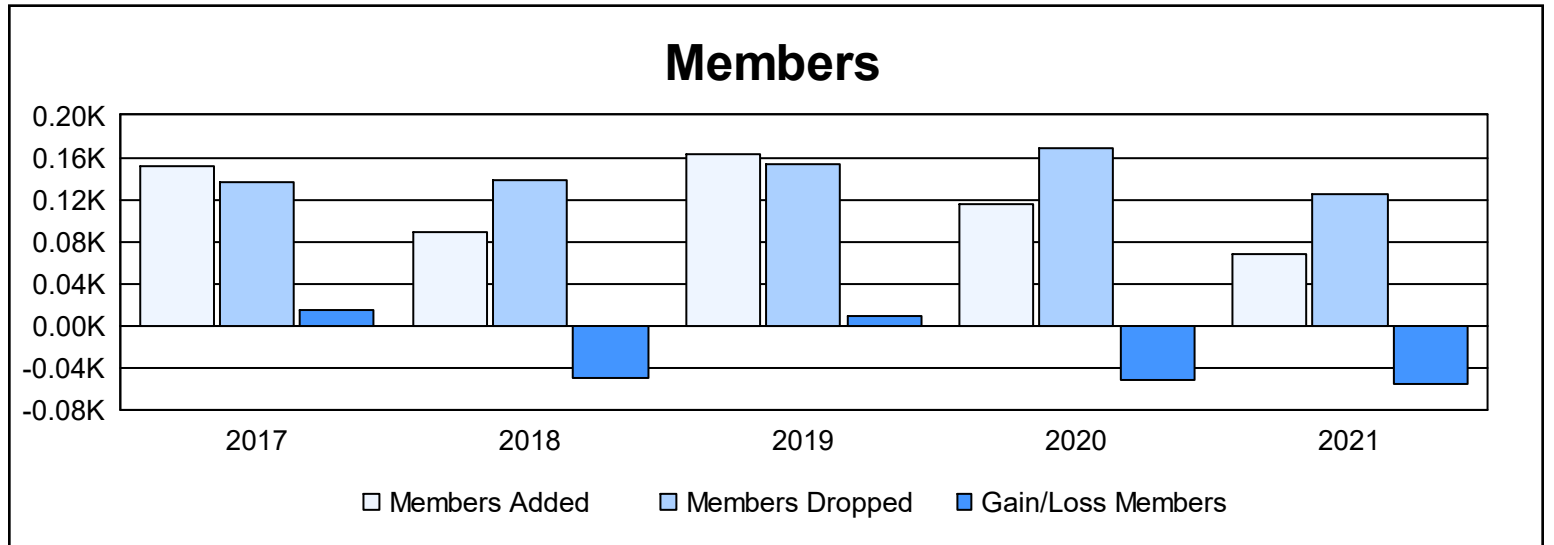

Year	New Clubs	Dropped Clubs	Gain/ Loss Clubs	New Members	Charter Members	Reinstate Members	Transfer Members	Total Member Added	Total Members Dropped	Gain/ Loss Members
2016-2017	0	3	-3	135	0	16	1	152	137	15
2017-2018	0	0	0	84	4	0	0	88	138	-50
2018-2019	2	0	2	94	43	21	4	162	153	9
2019-2020	3	1	2	76	35	2	3	116	168	-52
2020-2021	1	2	-1	54	9	4	1	68	124	-56
<b>Average</b>	<b>1</b>	<b>1</b>	<b>0</b>	<b>89</b>	<b>18</b>	<b>9</b>	<b>2</b>	<b>117</b>	<b>144</b>	<b>-27</b>

### Membership Composition June 2021 Cumulative